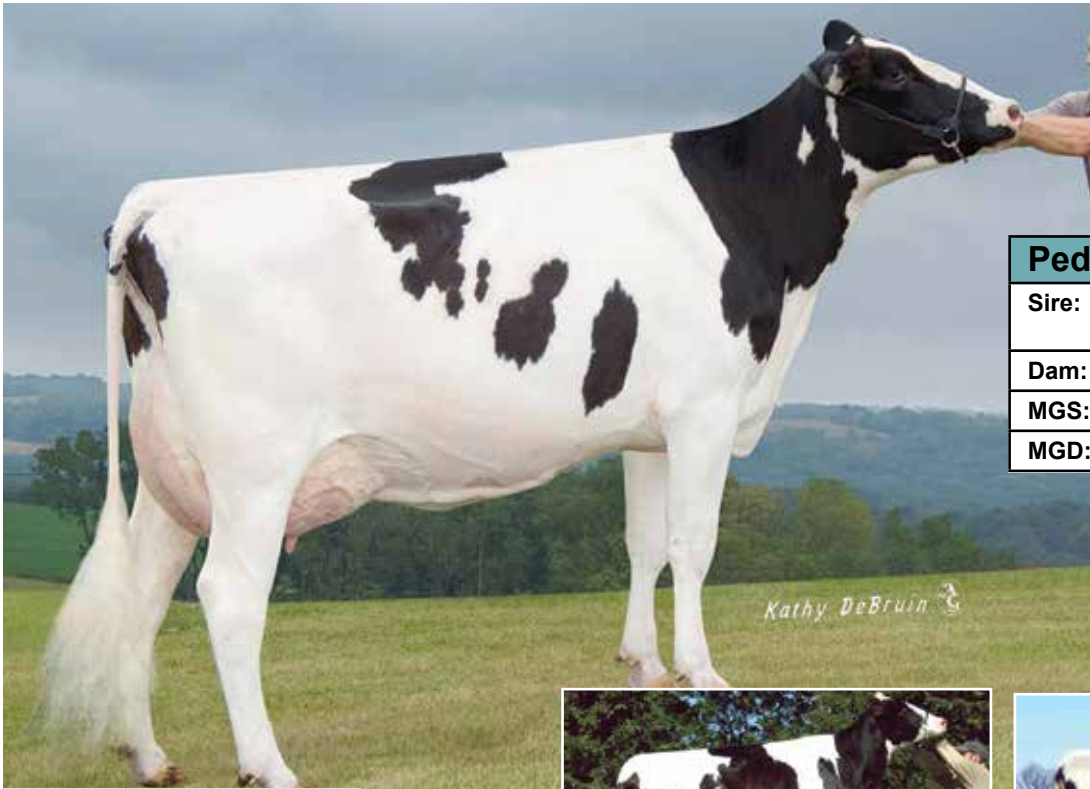

HB No: 72006990028250 Date of Birth: 23/06/2007 AI Code: HO2398

Toystory Emelita ET – Sister

- High type
- High milk

Pedigree	
Sire:	Jenny-Lou Mrshl Toystory PI ET BLF BYF CVF TR
Dam:	JZM Stormatic Emerald 164
MGS:	Stormatic
MGD:	MBZ Hershel Emerald

JZM Stormatic Emerald 164-Dam

Henkeseen Hershel Emerald-2Dam

Type Proof Daughters/Herds: UK 122/77

PTA December 2017

	Kg	%
Milk	469	
Fat	7.6	-0.13
Protein	7.8	-0.09
Reliability	82%	
Dtrs/Herds		
PLI Rib% 78	PLI £40	

Management Traits

Calving Ease	-1
Milking Speed	0.09
Temperament	0.88
Somatic Cell Count	-8
Lifespan	0.1
Daughter Fertility	-2.6

Linear Profile: Holstein UK – December 2017

Trait		-3	-2	-1	0	+1	+2	+3		Value
Type Merit	Poor								Excellent	0.93
Mammary	Poor								Excellent	1.76
Legs & feet	Poor								Excellent	0.35
Stature	136 cm								160 cm	1.97
Chest width	Narrow								Wide	0.32
Body depth	Shallow								Deep	0.38
Angularity	Coarse								Open Rib	0.96
Rump angle	High pins								Low pins	1.07
Rump width	Narrow								Wide	1.28
Rear leg side	Straight								Sickled	0.2
Foot angle	Low								Steep	0.18
Fore udd att	Loose								Tight	2.03
Rear udder ht	Very low								Very high	0.89
Udder supp	Broken								Strong	0.79
Udder depth	Below hock								20cm above	1.68
Front teat pl	Outside								Close	1.17
Teat length	Short								Long	-0.68
Rear teat pl	Apart								Close	0.22
Teat pos side	Close								Apart	1.19
Temperament	Poor								Good	0.88
Ease of milk	Slow								Fast	0.09
Locomotion	Poor								Excellent	0.6
Cond Score	Low								High	-0.29