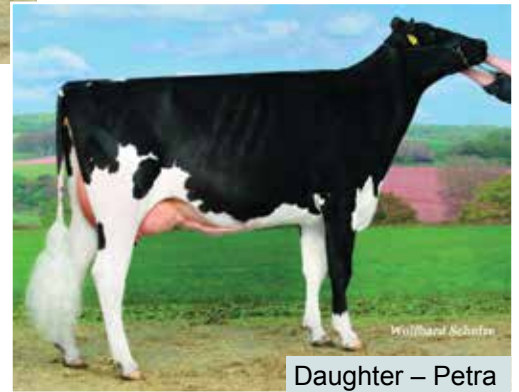

HB No: 613424202378 Date of Birth: 08/06/2008 AI Code: FH1142

Pedigree	
Sire:	Jardin
Dam:	TH Zenith
MGS:	Zenith
MGD:	Asta

Wolfhard Schulze

Daughter – Fenna

- High type merit
- Profitable daughters
- Strong udders
- High fat and protein %

PTA – December 2017		
	Kg	%
Milk	23	
Fat	2.6	0.02
Protein	3.2	0.03
Reliability	85	
Dtrs/Herds	30/7 UK	
PLI Rib% 61	PLI £67	

Management Traits	
Calving Ease	
Milking Speed	
Temperament	
Somatic Cell Count	1
Lifespan	0
Daughter Fertility	1.2