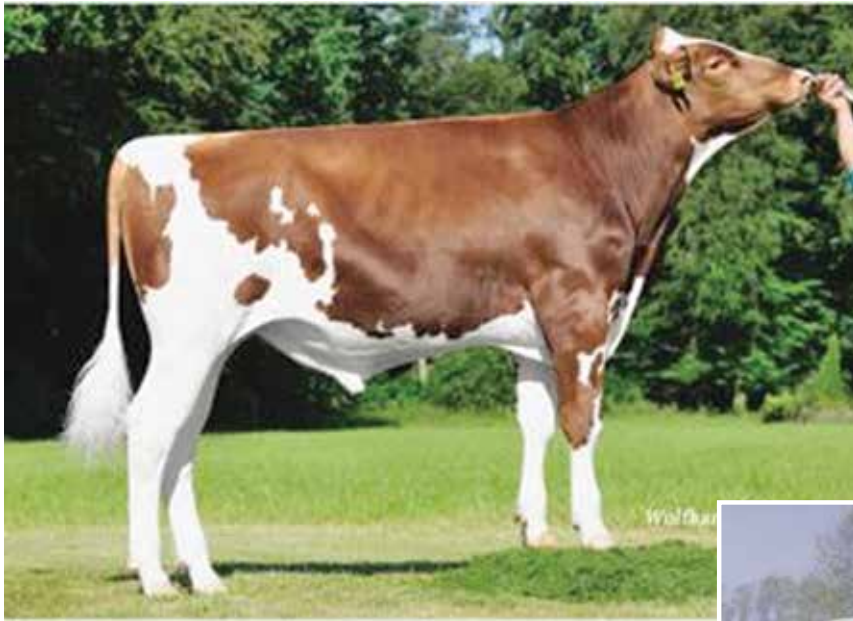

HB No: 60000358410679 Date of Birth: 02/07/2015 AI Code: HO4720

- Easy calving
- Excellent longevity

Pedigree	
Sire:	Texel Beauty Debutant HCD0
Dam:	Toskana
MGS:	Elspe
MGD:	

Dekan-Red granddam KOE Tilly

German figures

December 2017		
	Kg	%
Milk	791	
Fat	30	-0.03
Protein	31	0.05
Reliability	60%	
Dtrs/Herds		
PLI Rib%	PLI £	

Management Traits – German figures	
Calving ease - sire	106
Daughter fertility	115
Milking speed	99
Somatic cells	118
Longevity	129

Linear Profile: Holstein UK – December 2017

Trait		-3	-2	-1	0	+1	+2	+3		Value
Type Merit	Poor								Excellent	0.27
Mammary	Poor								Excellent	0.92
Legs & feet	Poor								Excellent	0.41
Stature	136 cm								160 cm	0.2
Chest width	Narrow								Wide	-1.11
Body depth	Shallow								Deep	-2.7
Angularity	Coarse								Open Rib	-1.59
Rump angle	High pins								Low pins	-0.37
Rump width	Narrow								Wide	-0.88
Rear leg side	Straight								Sickled	-0.28
Foot angle	Low								Steep	0.97
Fore udd att	Loose								Tight	1
Rear udder ht	Very low								Very high	0.61
Udder supp	Broken								Strong	0.1
Udder depth	Below hock								20cm above	2.38
Front teat pl	Outside								Close	0.13
Teat length	Short								Long	-1.99
Rear teat pl	Apart								Close	-0.46
Temperament	Poor								Fast	-1.04
Ease of milk	Slow								Excellent	0.07
Locomotion	Poor								High	0.57
Cond Score	Low								High	1.02